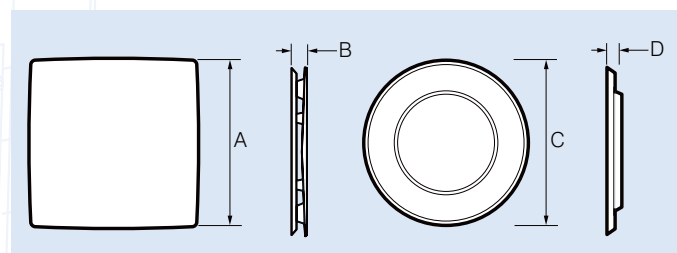

DIMENSIONS

Model Number	Dimensions, mm			
	A□	B	C∅	D
RESPG8-SQ..	300	28	-	-
RESPG8-RN..	-	-	294	19
RESPG150SQ..	353	30	-	-
RESPG150RN..	-	-	332	24

HOW TO ORDER

Select the Rapid Response Grille code from the Selection Table based on the style you require.

SELECTION TABLE

Grille Style	To Suit Fan Model	White Grille	White Grille with LED	Black Grille
Square	RESPF8	RESPG8-SQWH	RESPG8-SQWH-TRILED	-
	RESPF150	RESPG150SQWH	RESPG150SQWH-TRILED	RESPG150SQBK
Round	RESPF8	RESPG8-RNWH	RESPG8-RNWH-TRILED	-
	RESPF150	RESPG150RNWH	RESPG150RNWH-TRILED	RESPG150RNBK

Refer to Page A-34 for matching header box fans.